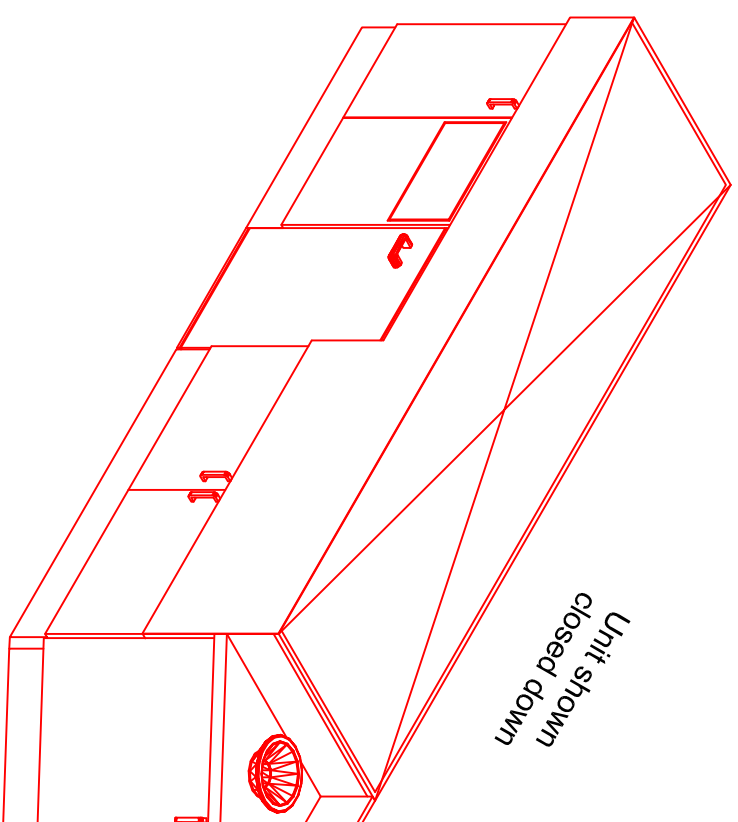

ISOMETRIC VIEWS

PLAN VIEW

FRONT VIEW

END VIEW

- Stainless Steel Barbecue station
- Fabricated for 316q Marine Grade S/S
- Hinged doors
- 400x400x250 Prep sink bowl
- GRAM Undercounter fridge
- Storage under
- MAGIKITCHN Charbroiler
- Hinged cover / backsplash
- BERTOS 1/2 modular griddle plate