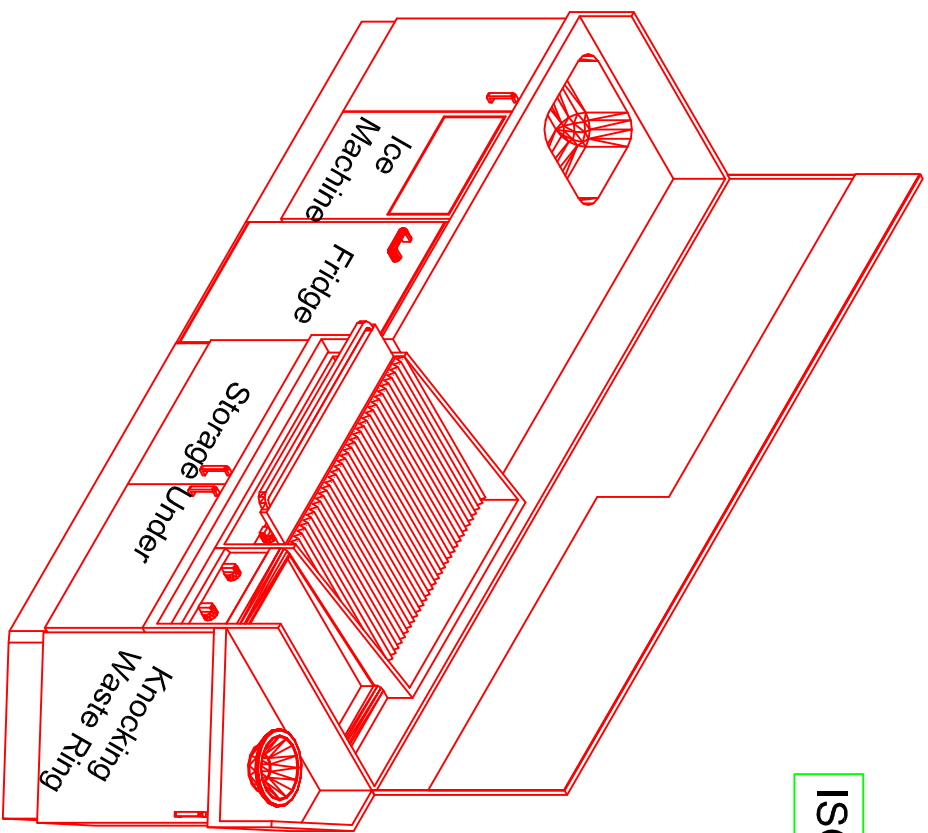

ISOMETRIC VIEWS

PLAN VIEW

FRONT VIEW

END VIEW

- Stainless Steel Barbecue station
- Fabricated for 316q Marine Grade S/S
- Hinged doors
- 400x400x250 Prep sink bowl
- GRAM Undercounter fridge
- Storage under
- MAGIKITCHN Charbroiler
- Hinged cover / backsplash
- BERTOS 1/2 modular griddle plate